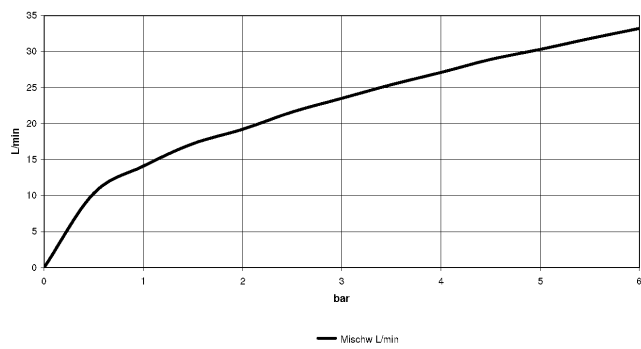

LULU Bath spout for wall mounting - Brushed Platinum

LULU

13 801 710

- 200mm projection
- circular normal flow
- hole diameter 37 mm
- 1/2" connection
- plug-link mounting
- max. flow 23.5 l/min at 3 bar flow pressure

	Brushed Platinum	13 801 710-06
	Chrome	13 801 710-00

Required miscellaneous

Concealed adapter - 35 080 970-90
0010

13 801 710

mm [inches]

Flow rate chart

Codes & Standards

ASME
A112.18.1/CSA
B125.1