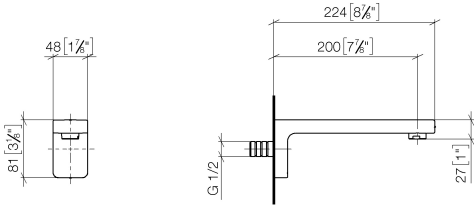

LULU Bath spout for wall mounting - Brushed Platinum

LULU

13 801 710

- 200mm projection
- circular normal flow
- hole diameter 37 mm
- 1/2" connection
- plug-link mounting
- max. flow 23.5 l/min at 3 bar flow pressure

	Brushed Platinum	13 801 710-06
	Chrome	13 801 710-00

Required miscellaneous

Concealed adapter - 35 080 970-90
0010

13 801 710

mm [inches]

Flow rate chart

Codes & Standards

ASME
A112.18.1/CSA
B125.1